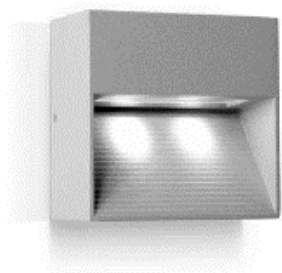

LINEA LED EXTERIOR SOBREPUESTOS A MURO

FOCO SOB. 2702 MOD. KIO LED 2X1W 3000°K IP-54